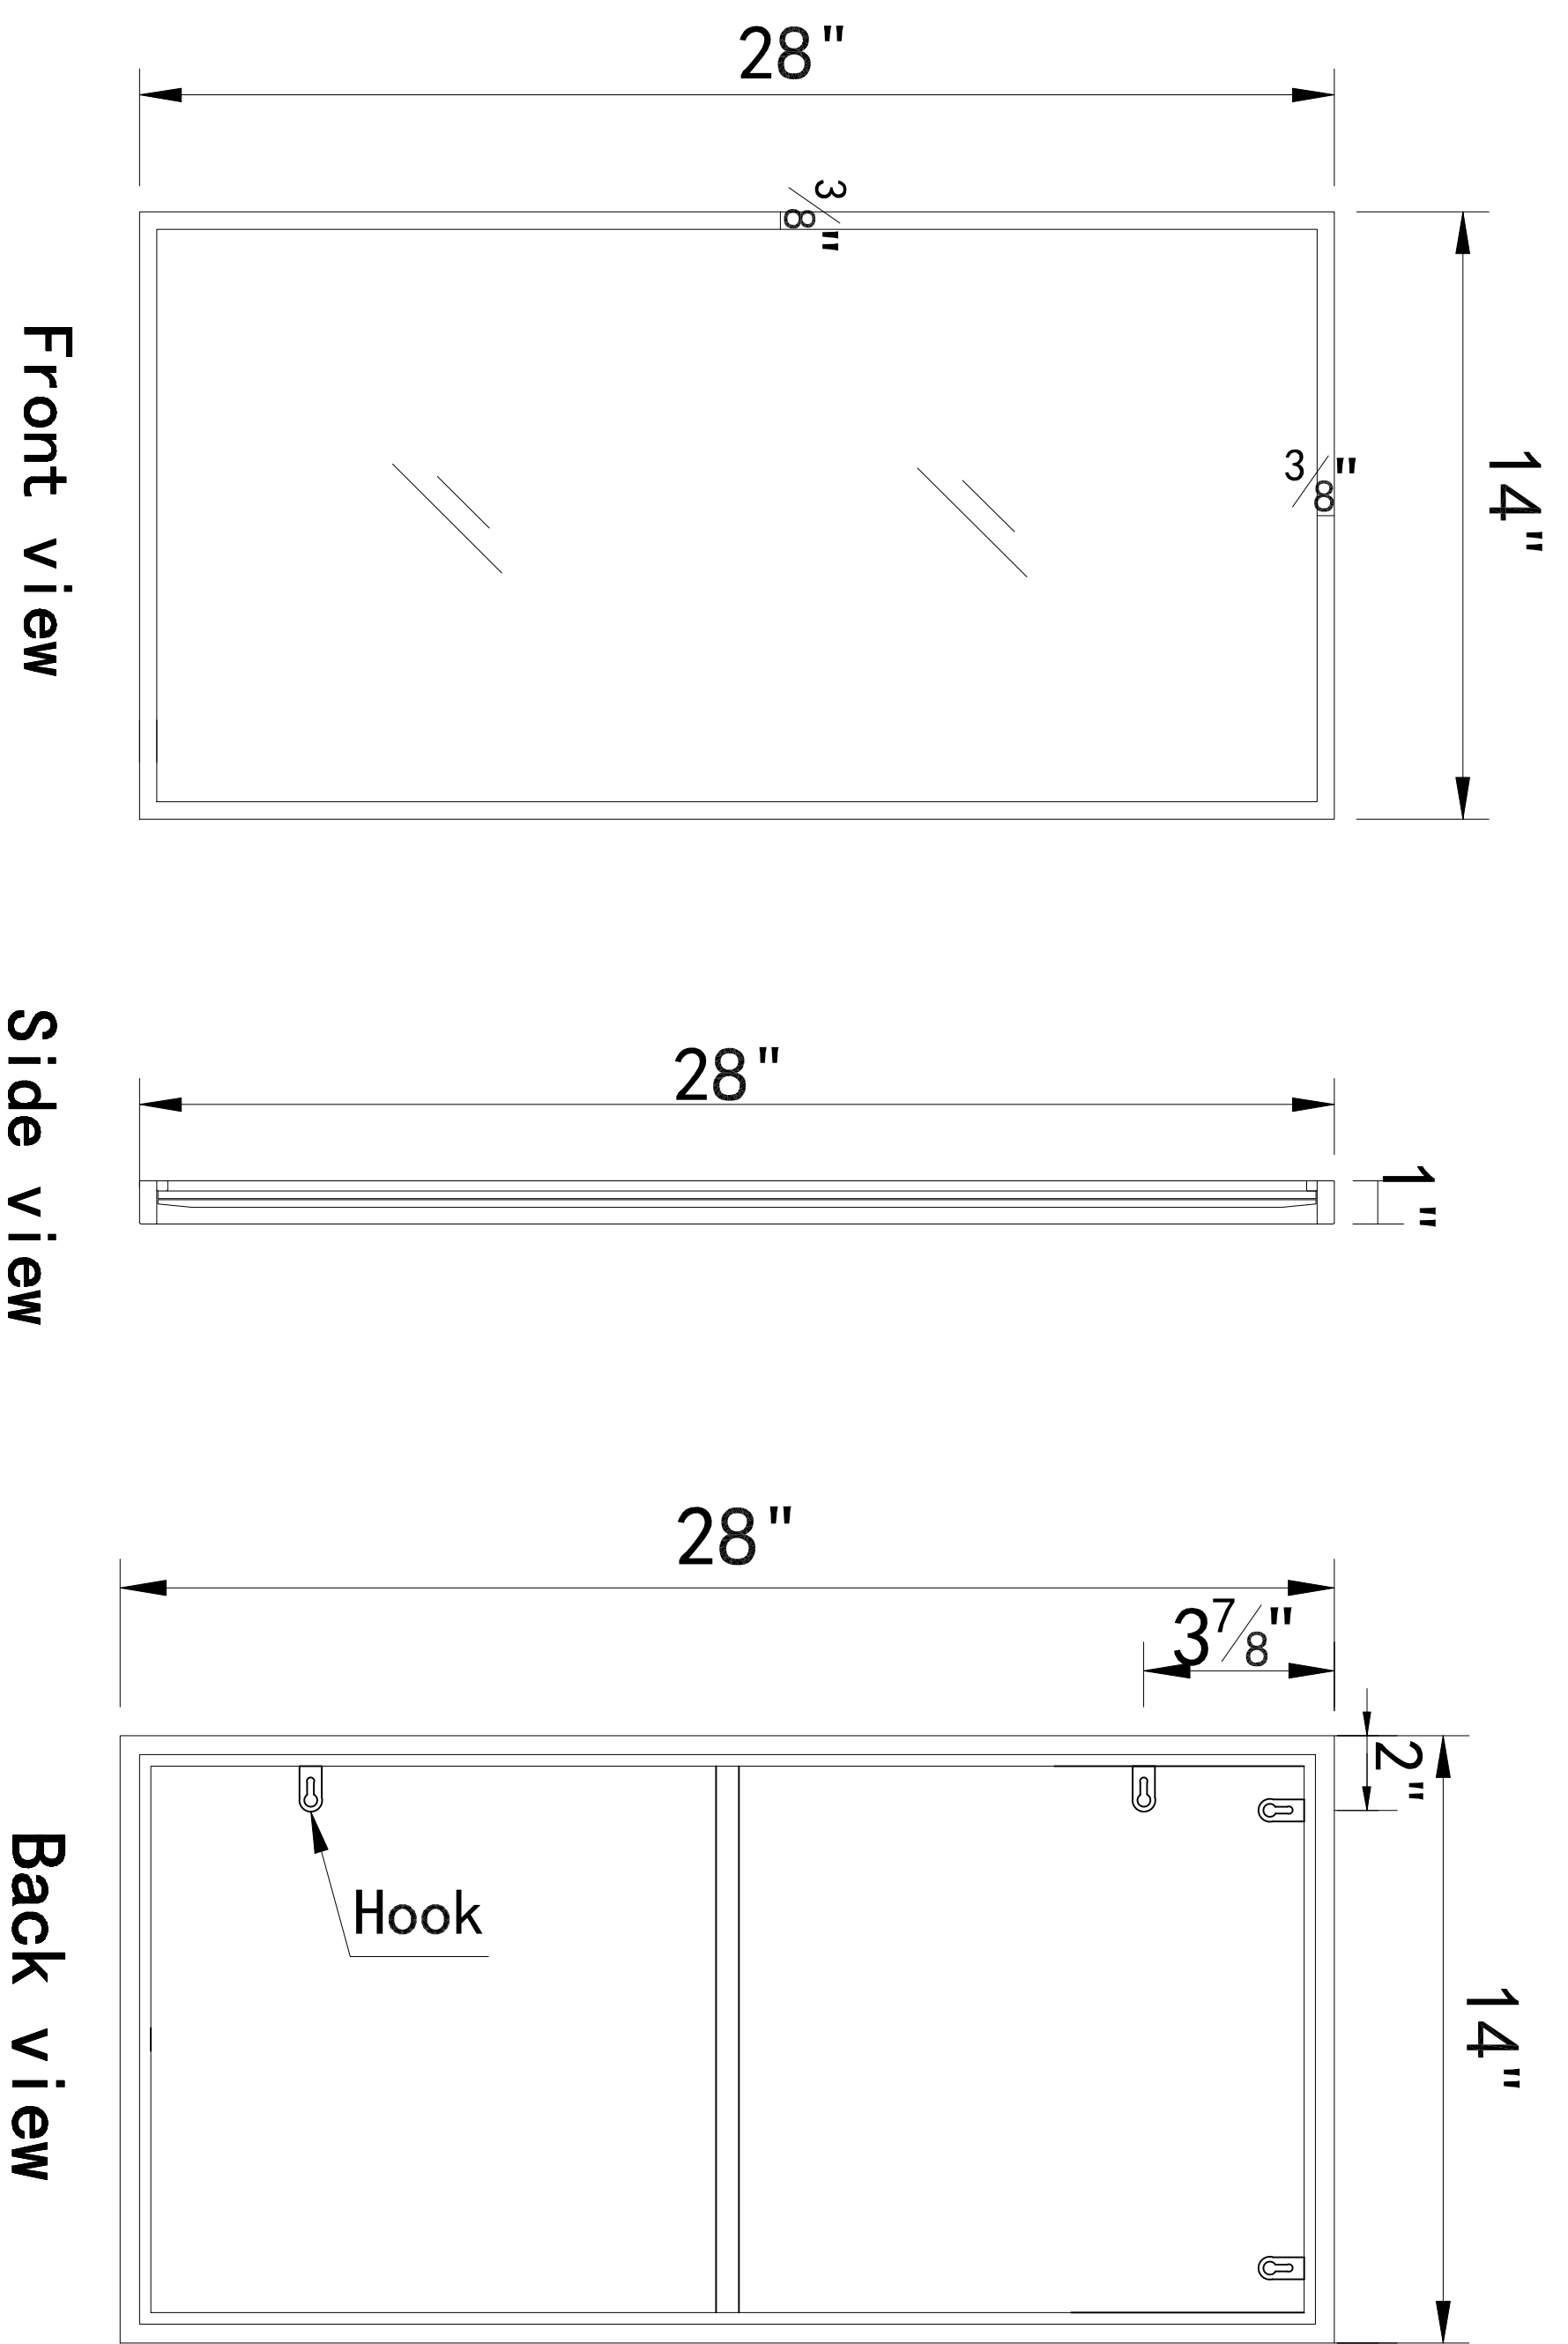

Model #	MR41428 S	Product Type	Mirror	Product Width (in)	28	Product Depth (in)	1	Product Height (in)	14
Mirror Width	27.25"	Mirror Depth	0.16"	Mirror Height	13.25"	Frame shape	Rectangle	Orientation	Vertical
Frame finish	Sliver	Frame material	Metal and MDF	Mounting / attachment type	Metal Inset hanger	Number of brackets	4	Beveled glass	Yes
Frameless	No	Package LENGTH	31.14	Package WIDTH	17.12	Package HEIGHT	3.14	Package Weight	10.69
Product weight	9.00	Shipment Type	Small Parcel						

DWG. NO.	
MODEL NO:	MR41428S
SPEC NO:	
QUANTITY:	
DATE:	
CHECKED BY:	
FOR PROPOSAL ONLY ALL DIMENSIONS TO BE VERIFIED	
PROJECT:	
COLOR:	
FINISH:	
REVISIONS	
1	
2	
3	
4	
5	
6	

500-550 E. Erie Avenue
Philadelphia PA 19134
1-888-388-3390